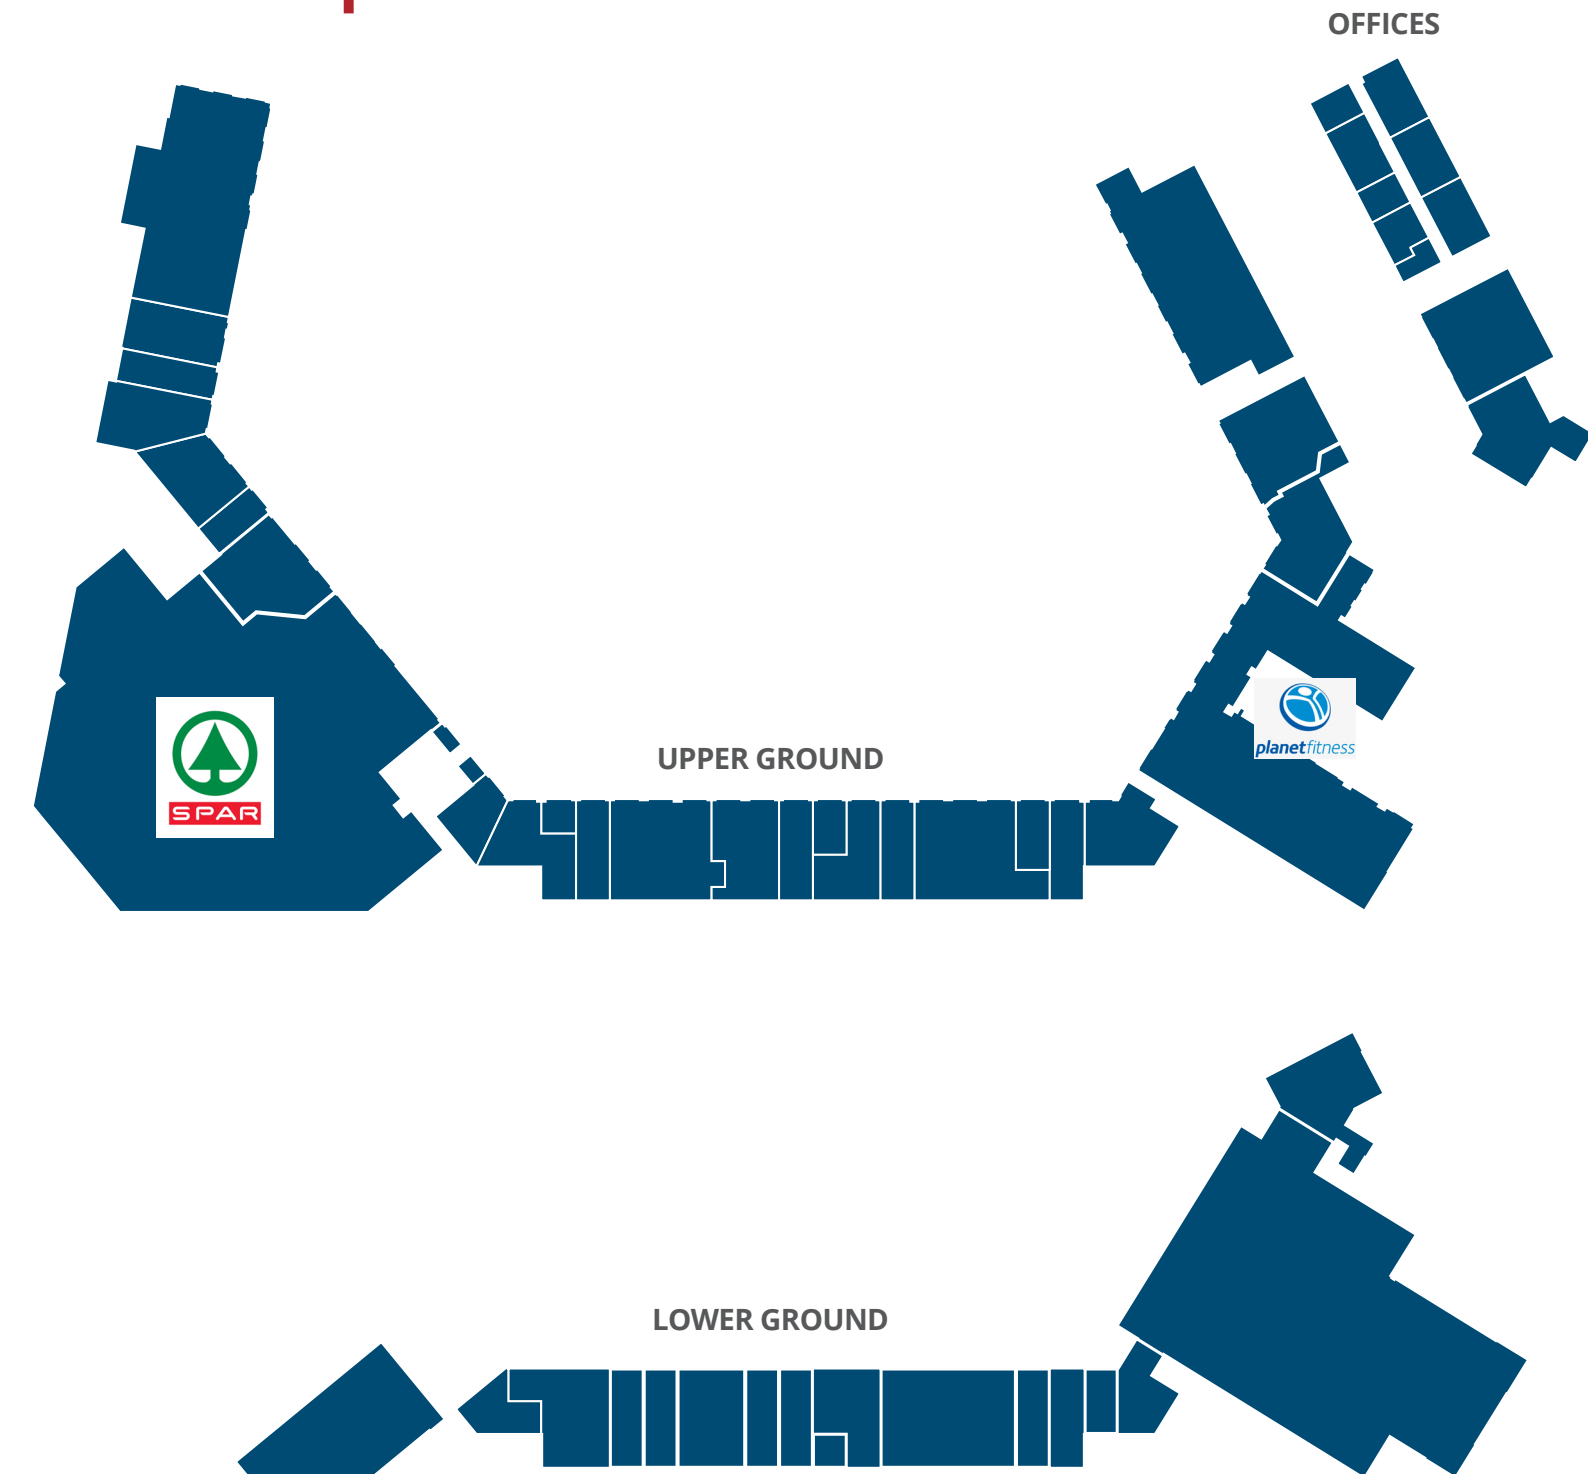

Background Info

Ruimsig is in Roodepoort, 21km north of central Johannesburg. It is in the heart of the rapidly expanding residential area of Roodepoort. Ruimsig is a U-shaped convenience shopping centre dual-anchored by Spar and Planet Fitness. The Centre is easily accessible from the M47 with ample parking which boasts 480 parking bays.

Shopper Demographics

LSM:
9 – 10

GENDER
FEMALE 52%
MALE 48%

RACE
WHITE 55%
BLACK 32%
OTHER 13%

LANGUAGE
ENGLISH 59%
AFRIKAANS 30%
ISIZULU 11%

Advertising Opportunities

EXHIBITION COURT SPACE

SOCIAL MEDIA

38

STORES

11 594 m²

TOTAL SIZE (GLA)

ADDRESS

Cnr Doreen & Malcolm Roads, Amarosa, Roodepoort, Gauteng

TRADING HOURS

Monday – Friday	09:00 – 17:00
Saturdays, Sundays & Public Holidays	09:00 – 17:00

ANCHOR TENANTS

Store Listing

RETAIL

- Anglers & Anonymus
- Castano
- Cell World
- Dry Cleaners
- Esquire Zone
- Eyezone Optometrist
- Fish & Chips
- Hooters
- Lancet
- Mica
- Pizza Perfect
- Planet Fitness
- Plumbink
- Postnet
- Ruimsig Medical Centre
- Ruimsig Pharmacy
- Security Superstore
- Shallow Waters
- Spar Tops
- SuperSpar
- Turf AG
- Vanilla Beauty Lounge

OFFICE

- Ace Models
- Bohemian Investment
- Gettabond
- KCS IT Solutions
- Master Maths
- Naked Cherry
- Rawson Properties

UNITS

- Auto Cover Management
- Ayoba Fire
- Groom to Perfection
- Legends Auto Body
- Restoquip
- Roller-A-Cover

Exhibition Court Rates

Please note, exhibition rates start from as little as R500 per day and are dependent on the duration of the booking [i.e., daily, weekly, and monthly rates] and the location of the area booked. Therefore, the busier the area the pricier the court space. Quotations are available on request.

Kindly contact Kelly Naicker on kelly@mseed.co.za or 073 956 5640 for a tailor-made package for you.

Mall Map